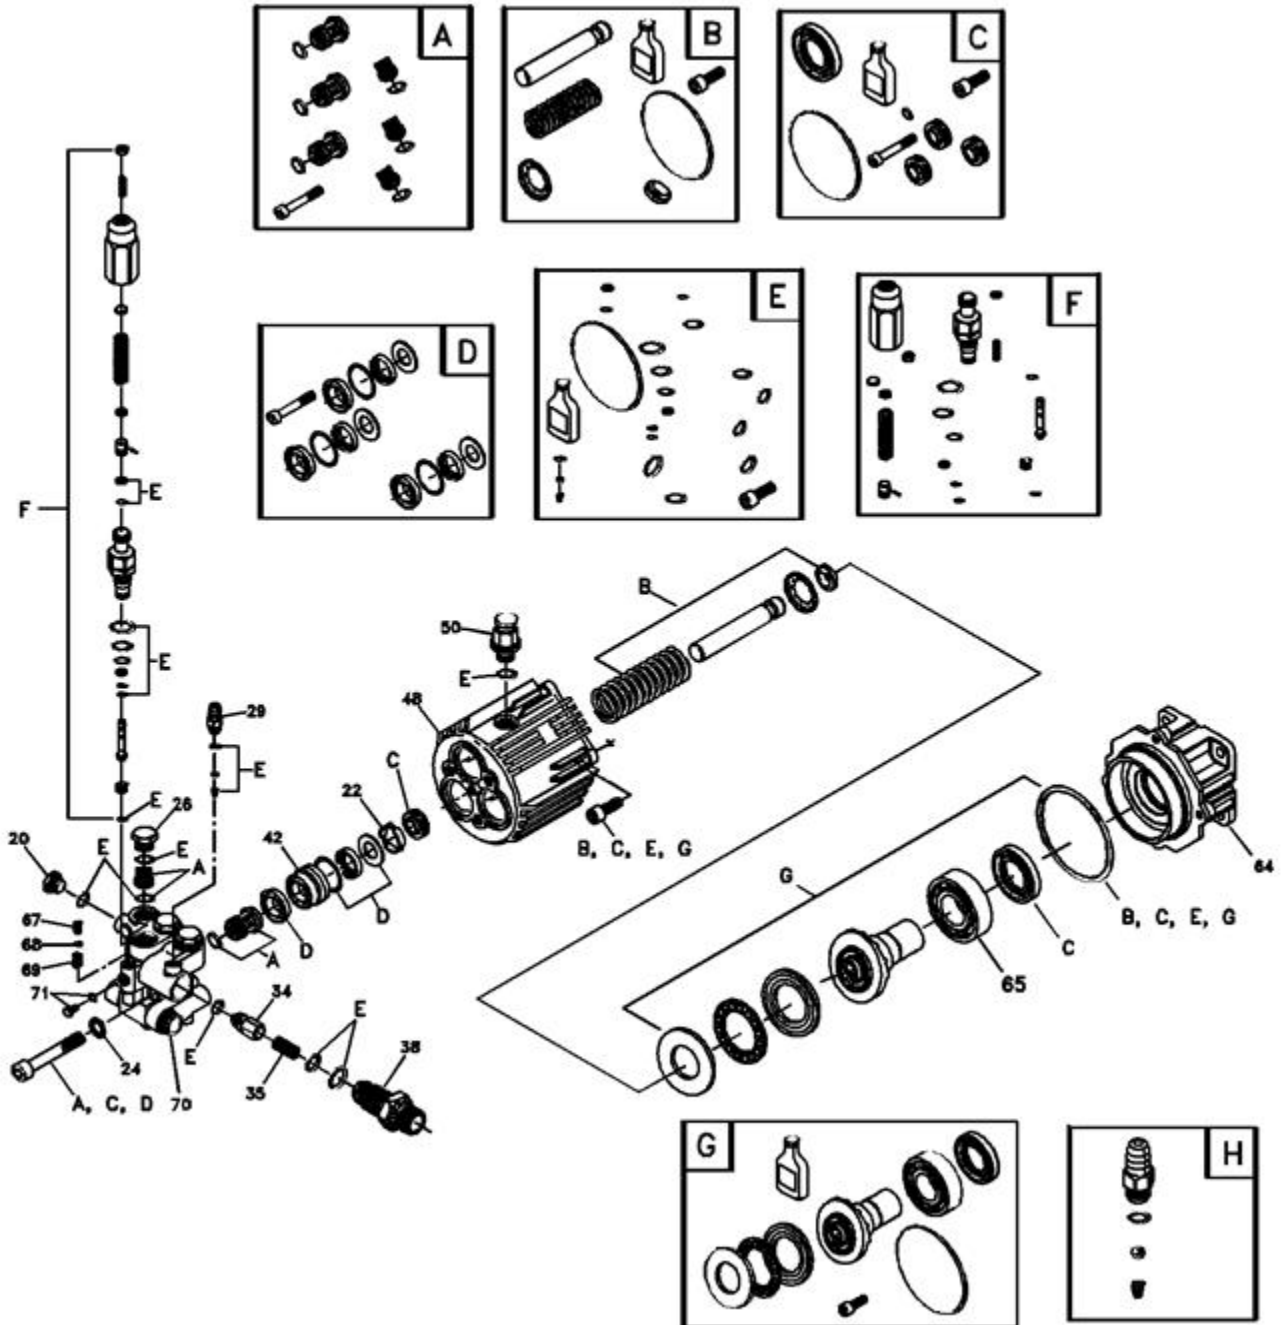

Ref # Part #

Description

Qty

Context Note

Foot Note

Ref #	Part #	Description	Qty	Context Note	Foot Note
20	190638GS	PLUG			
22	190639GS	SPACER			
24	190640GS	WASHER			
26	190641GS	PLUG			
29	190642GS	HOSE TAIL			
34	190643GS	JET			
35	190644GS	SPRING			
38	190645GS	INJECTOR, Detergent			
42	190646GS	PISTON, Guide			
48	190647GS	HOUSING			
50	191441GS	VENT, CAP			
64	193124GS	FLANGE			
65	193125GS	BALL BEARING			
67	190651GS	GRUB SCREW			
68	190652GS	BALL			
69	190653GS	SPRING			
70	190654GS	PUMP HEAD			
71	190655GS	GRUB SCREW & WASHER			
72	190656GS	OIL BOTTLE			
A	190657GS	KIT, CHECK VALVE		Service kit includes all parts shown within the box.	
B	190658GS	KIT, PISTON SET		Service kit includes all parts shown within the box.	
C	193129GS	KIT, SEAL OIL		Service kit includes all parts shown within the box.	
D	190660GS	KIT, SEAL HIGH PRESSURE		Service kit includes all parts shown within the box.	
E	190677GS	KIT, O-RINGS		Service kit includes all parts shown within the box.	
F	193126GS	KIT, UNLOADER		Service kit includes all parts shown within the box.	
G	193127GS	KIT, CAM & BEARING		Service kit includes all parts shown within the box.	
H	192914GS	KIT, CHEMICAL INJECT		Service kit includes all parts shown within the box.